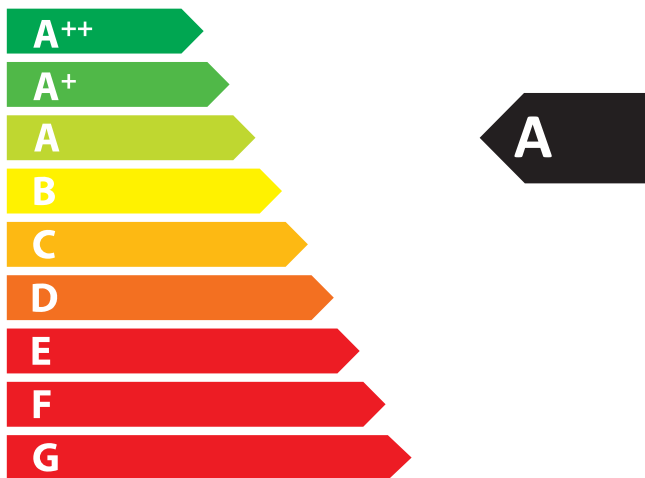

ENERGY

JØTUL AS

I 620 SERIES

9.0
kW