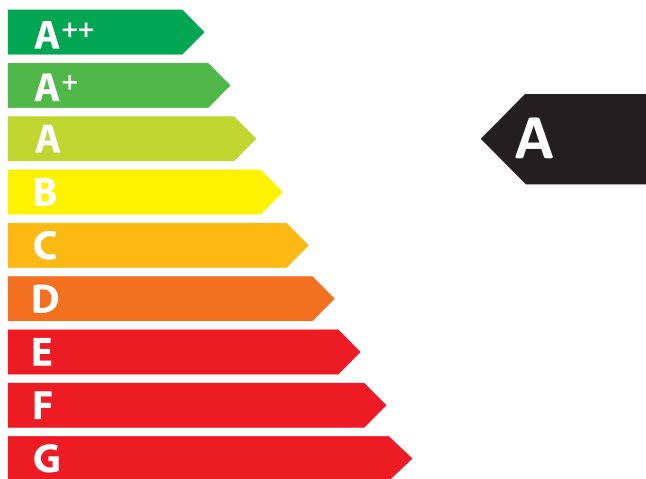

ENERGY

Jøtul AS

F 305 Series

7
kW