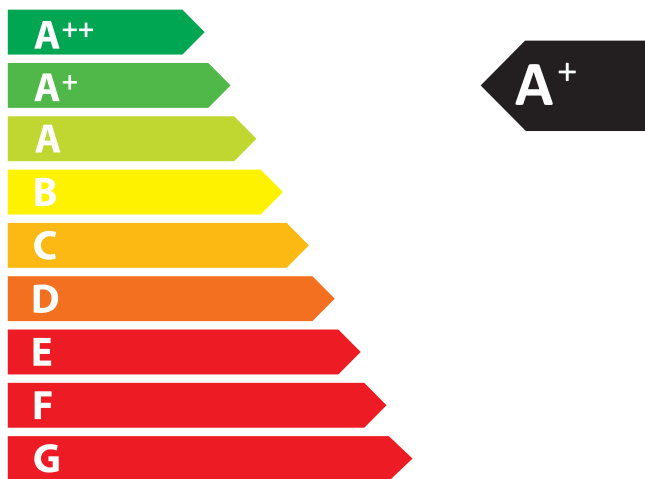

ENERGY

JØTUL AS

F 105 SERIES

4.5
kW